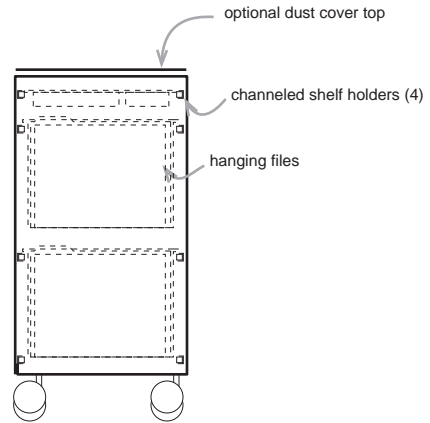

737 Rolling File

Standard Letter files

Storage Tray

Shelf

Bar Top (wood)

Hinged, Locking Connectors

707 Rolling File

Options:

File Shelf

Storage Tray

Hinged, Locking Connectors

Dust Cover Top