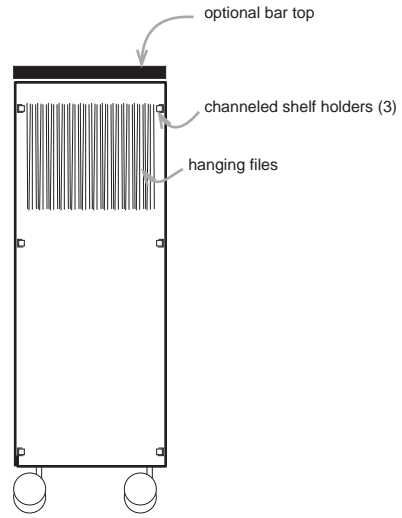

737 Rolling File

Standard Letter files

Storage Tray

Shelf

Bar Top (wood)

Hinged, Locking Connectors

707 Rolling File

Options:

File Shelf

Storage Tray

Hinged, Locking Connectors

Dust Cover Top