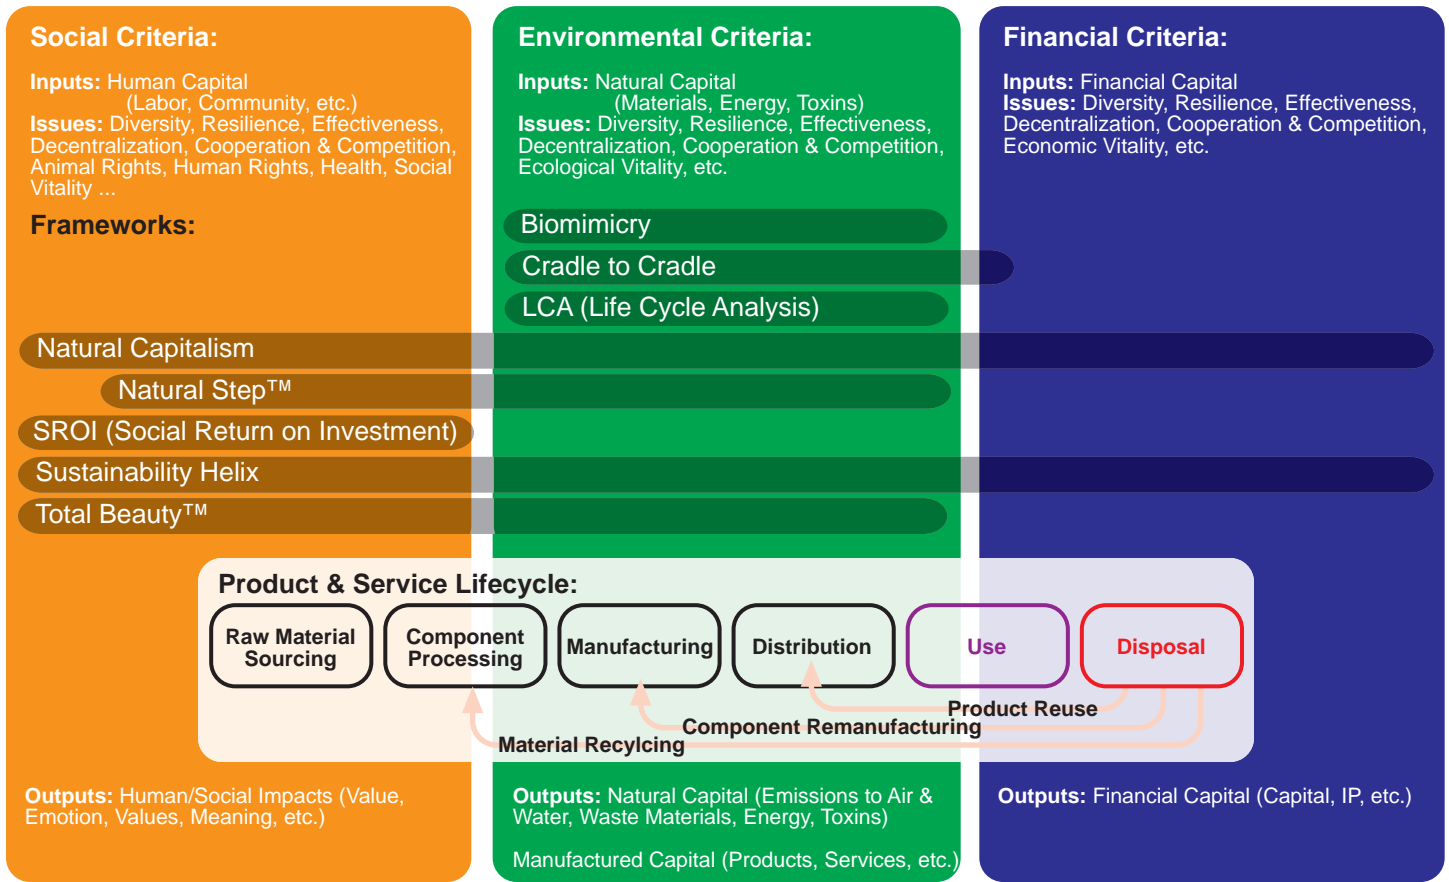

Sustainable Design Overview

Integrated Bottom Line (Triple Bottom Line)

Sustainable Design Process:

Summary:

Less (Materials & Energy), More (Value & Experience), Slow, Health, No PVC